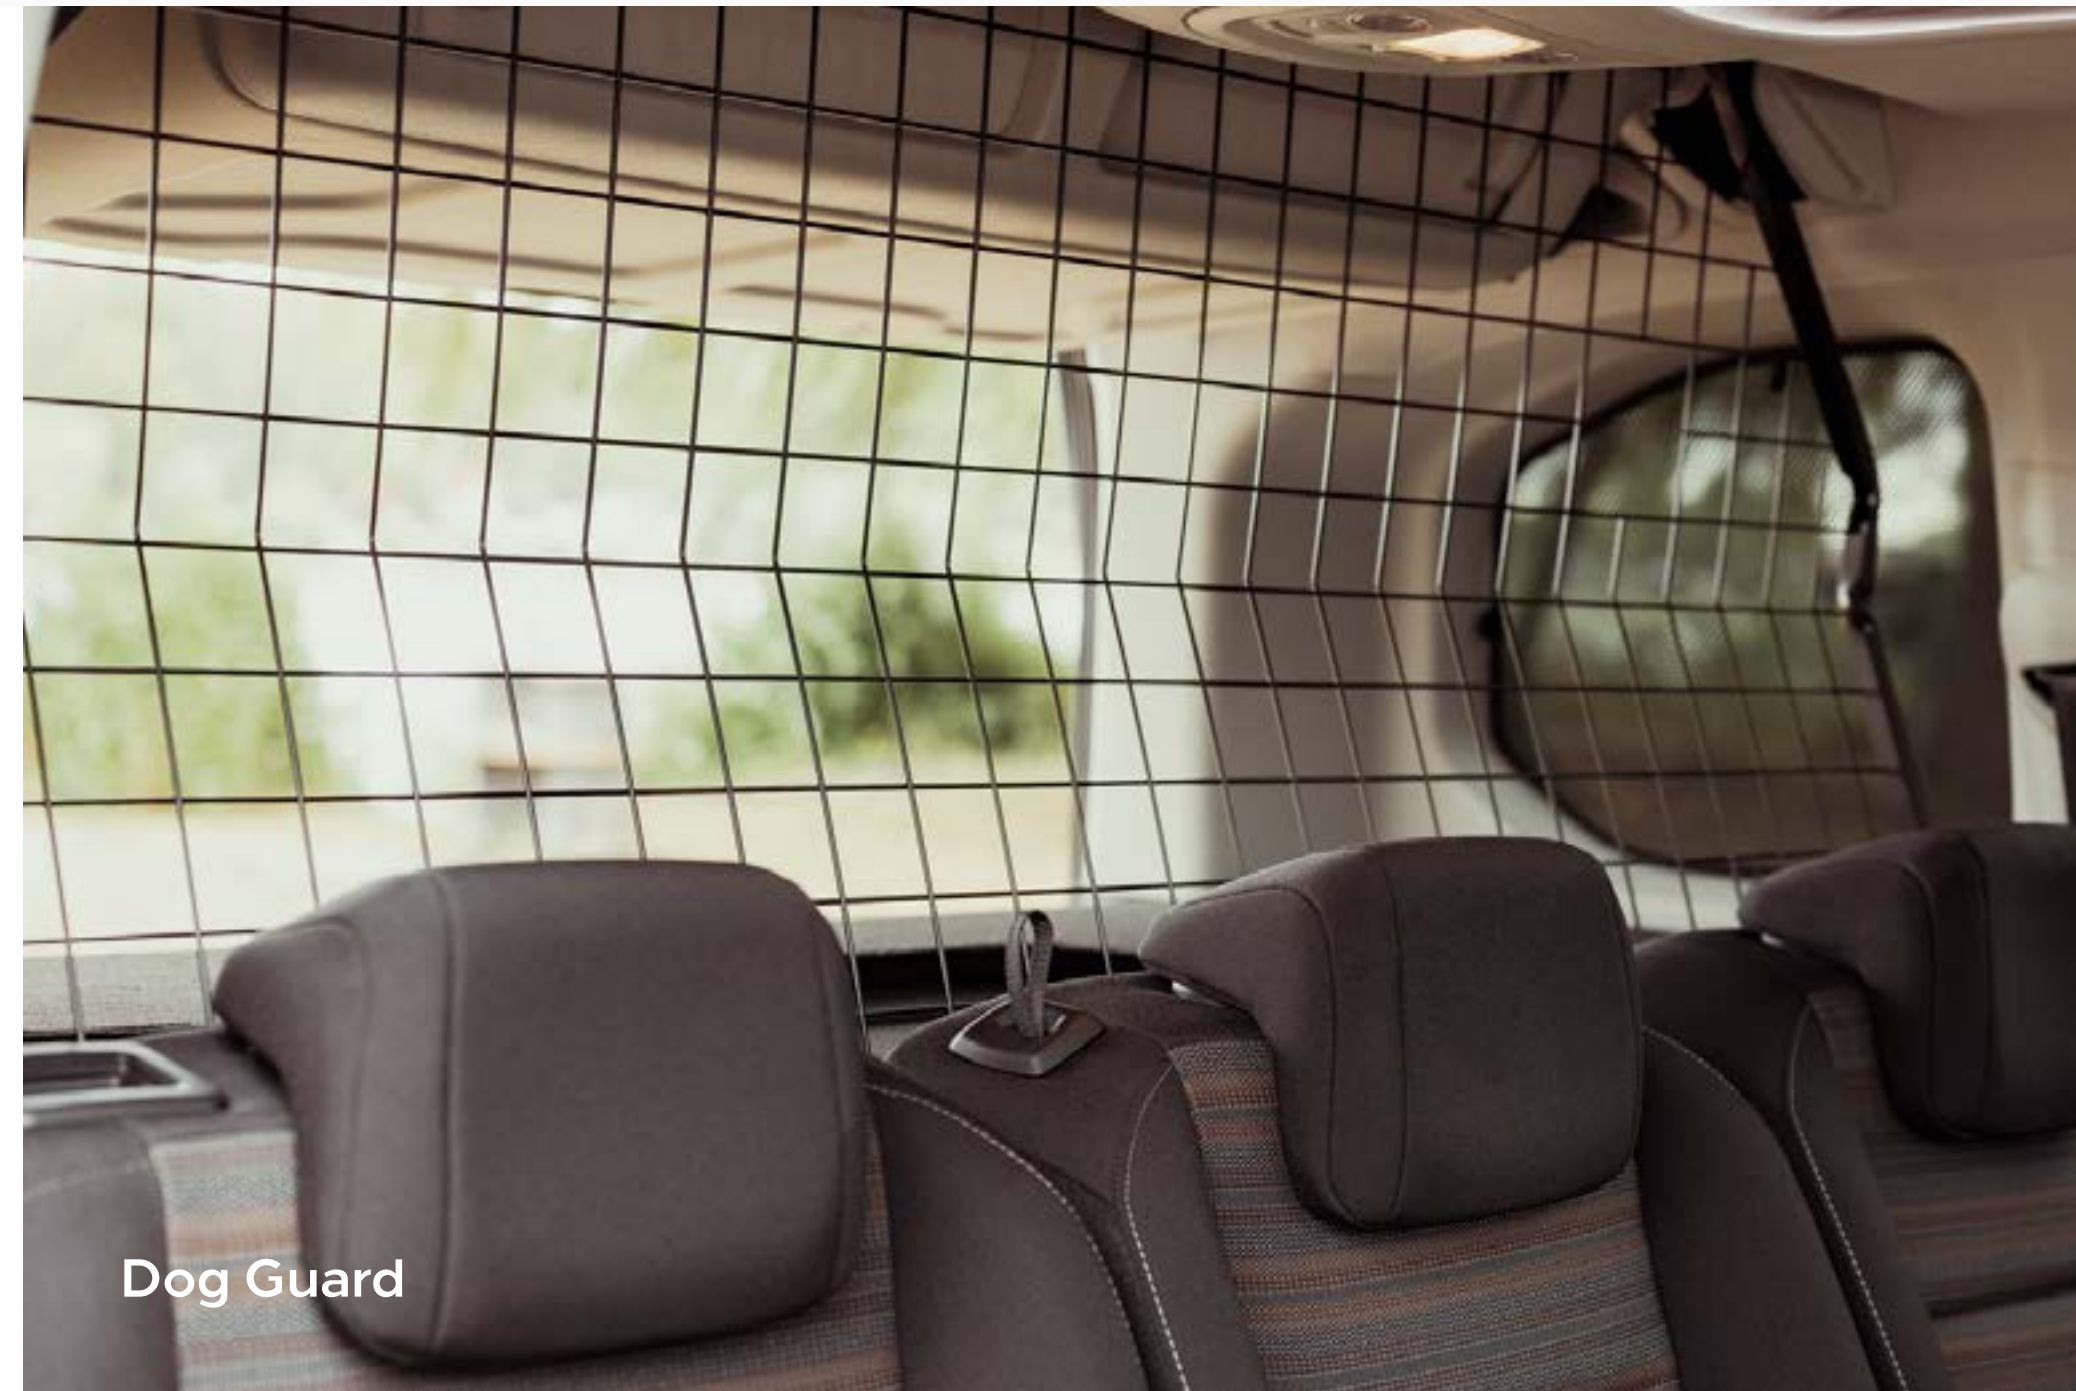

Luggage Net

Hold light items in place in your luggage compartment. This elastic and easy to use mesh net attaches to hooks in the floor.

Part No. 24462198

Dog Guard

Tailor-made to fit your Combo Life, our strong and durable dog guards are designed to keep your pet safe.

Without sunroof
Part No. 941228 &
8335PR(x4)

With sunroof
Part No. 941228 &
8335PR(x2)

Privacy Shades

These handy privacy blinds will provide shade for your passengers and add another level of security to your Combo Life. Available for the rear and rear side windows.

Rear Side Windows
Part No. 39175968

Electric Rear Side Windows
Part No. 39175969

Quarter Side Rear Windows (Life)
Part No. 39175970

Quarter Side Rear Windows (Life XL)
Part No. 1628951680

Rear Window
Part No. 1628951780